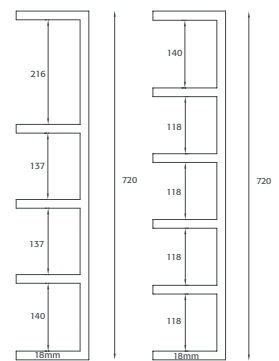

Plain Canopy
450mm H x 1100mm W (Can be reduced to 720mm W) Base board supplied.
Code: APCANOPY

Modern Canopy
Front panel supplied to match door style. Ready to assemble. Available any width from 600mm to 1200mm. 782mm H. Base board supplied.
Code: AMCANOPY per 100mm

Pelmet Options

Arched Pelmet
Available in any length from 360mm up to 2540mm
360mm to 1200mm L = 120mm H, 1201mm to 2540mm L = 200mm H
Code: AARP per 100mm

Stepped Pelmet
Available in any length from 360mm up to 2540mm
360mm to 1200mm L = 120mm H, 1201mm to 2540mm L = 200mm H
Code: ASTP per 100mm

Frieze Wine Rack Front
715mm x 150mm 4 bottle
Code: AFWRF1
715mm x 296mm 8 bottle
Code: AFWRF2
715mm x 496mm 16 bottle
Code: AFWRF4

Round Wine Rack Front
715mm x 150mm 5 bottle
Code: ARWRF1
715mm x 296mm 10 bottle
Code: ARWRF2
715mm x 496mm 15 bottle
Code: ARWRF4

Wine Rack Rail
100mm H x 2540mm L
Bottle Centres 100mm
Code: AWRR

Wine Rack Unit Drawings

Plain & Frieze Wine Rack Front

Round Wine Rack Front

General Accessories

Pre glued Edging Tape
22mm X 50M
Code: AEDGING
Moldau Acacia, HG Plum Prunus & Satin Olivewood are supplied as 22mm x 100M
Code: AEDG100