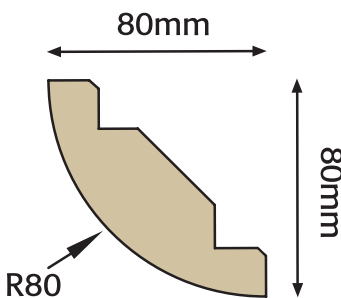

Radius Rail Options See page 58 for fitting guide

Can be used for various applications including cornice, gable ends, pilasters etc.