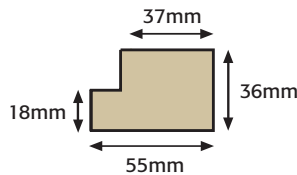

Horizontal Glazed Curved Doors
715mm x 996mm
supplied with acrylic glazing
Code: AGHCD79

Horizontal Curved Door End Panel
720mm x 438mm x 18mm
(Carcass depth up to 330mm)
Code: AHCDEP

Curved Door Carcass
 Vinyl wrapped components. Some colours supplied with an Alabaster back, see colours marked * previous page.
 720mm x 300mm x 300mm (2 shelves)
Code: ACDC7
 900mm x 300mm x 300mm (3 shelves)
Code: ACDC9
 2160mm x 300mm x 300mm (5 shelves)
Code: ACDC2

Horizontal Curved Door Carcass
 Vinyl wrapped components. Some colours supplied with an Alabaster back, see colours marked * previous page.
 720mm H x 1000mm W x 390mm D. (Carcass depth 300mm)
Code: AHDC71

To order radius tops to suit curved doors see page 39.

Cornice and Light Pelmet Options

Tangent Cornice
 45mm High when fixed. 3050mm L
Code: ATANCOR

Tangent Light Pelmet
 57mm High when Fixed. 3050mm L
Code: ATANPEL

Bullnose Cornice/Pelmet
 48mm High when fixed. 3050mm L
Code: ABULCP

Dental Rail (excludes cornice & panel)
 2540mm L x 60mm H.
Code: ADENR

Multi-Purpose Rail Options See page 58 for fitting guide (Note: Cross grain direction on Hi Gloss Snow Larch)