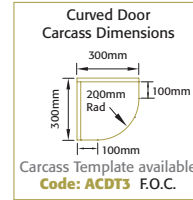

Curved Plinth (Kitchen)
150mm H x 250mm x 250mm.
Plinth is set back 50mm.
Code: ACDP15

Curved Plinth (Bedroom)
100mm H x 320mm x 320mm.
Plinth is flush fitting with the door.
Code: ACDP10

Horizontal Curved Doors
715mm x 996mm
Code: AHCD79

Horizontal Glazed Curved Doors
715mm x 996mm
supplied with acrylic glazing
Code: AGHCD79

Horizontal Curved Door End Panel
720mm x 438mm x 18mm
(Carcass depth up to 330mm)
Code: AHCDEP

Curved Door Carcass
 Vinyl wrapped components. Some colours supplied with an Alabaster back, see colours marked * previous page.
 720mm x 300mm x 300mm (2 shelves)
Code: ACDC7
 900mm x 300mm x 300mm (3 shelves)
Code: ACDC9
 2160mm x 300mm x 300mm (5 shelves)
Code: ACDC2

Horizontal Curved Door Carcass
 Vinyl wrapped components. Some colours supplied with an Alabaster back, see colours marked * previous page.
 720mm H x 1000mm W x 390mm D. (Carcass depth 300mm)
Code: AHDC71