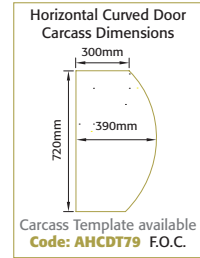

Plain Curved Door (Bedroom)
2155mm x 296mm x 296mm
Code: ACD21

Shaker Curved Doors
Available for kitchen and bedroom
715mm x 296mm x 296mm
Code: ASCD7
895mm x 296mm x 296mm
Code: ASCD8
2155mm x 296mm x 296mm
Code: ASCD21

Curved Plinth (Kitchen)
150mm H x 250mm x 250mm.
Plinth is set back 50mm.
Code: ACDP15

Curved Plinth (Bedroom)
100mm H x 320mm x 320mm.
Plinth is flush fitting with the door.
Code: ACDP10

Horizontal Curved Doors
715mm x 996mm
Code: AHCD79

Horizontal Glazed Curved Doors
715mm x 996mm
supplied with acrylic glazing
Code: AGHCD79

Horizontal Curved Door End Panel
720mm x 438mm x 18mm
(Carcass depth up to 330mm)
Code: AHCDEP

Curved Door Carcass
 Vinyl wrapped components. Some colours supplied with an Alabaster back, see colours marked * previous page.
 720mm x 300mm x 300mm (2 shelves)
Code: ACDC7
 900mm x 300mm x 300mm (3 shelves)
Code: ACDC9
 2160mm x 300mm x 300mm (5 shelves)
Code: ACDC2

Horizontal Curved Door Carcass
 Vinyl wrapped components. Some colours supplied with an Alabaster back, see colours marked * previous page.
 720mm H x 1000mm W x 390mm D. (Carcass depth 300mm)
Code: AHDC71